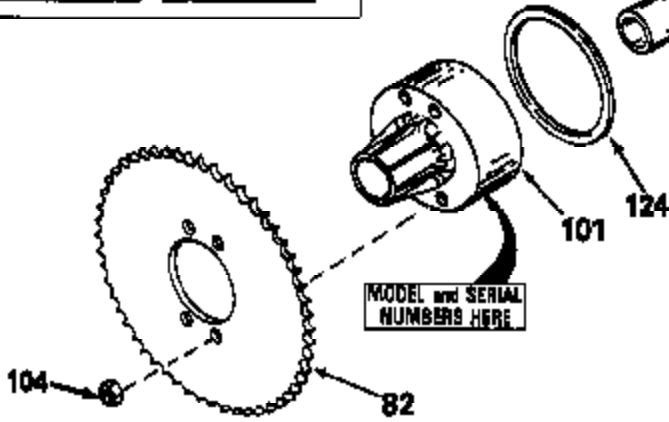

JOIST

SICHER IST DAS:
DAS ORIGINAL

47	48
47A	48A
47B	48B
47C	48C
47D	48D
47E	48E
47H	48H
47L	48L

47M	48M
47P	48P
47R	48R
47V	48V
47W	48W
47X	48X

Ref #	Part Number	Qty	Description
14	778068		Gear, Pinion (16 teeth)
17	786040		Pin, Drive
26	792018		Ring, Retaining
31A	780096		Washer, Thrust
31	780001		Washer (3/4" ID x 1-1/2" OD x 1/16" t hick)
47E	774284		Axle (12-3/8" long)
48E	774285		Axle (16-13/16" long)
82	786051		Sprocket. No Teeth 60. O.D. 9.841
82	786070		Sprocket. No Teeth 48. O.D. 7.920
82	786041A		Sprocket. No Teeth 45. O.D. 7.389
82	786042		Sprocket. No Teeth 40. O.D. 6.650
82	786043		Sprocket. No Teeth 54. O.D. 8.823
90	788067B	100-155	Grease 92.2 bottle Bentonite greas e)
101	774073	Peerless	Differential Carrier Hsg (Incl. 137)
102	774073		Differential Carrier Hsg (Incl. 139)
103	792041		Screw, 5/16-18 x 3-3/4"
104	792042		Nut, Lock, 5/16-18 (Use as required)
104A	792061		Washer, Flat, 5/16"
137	780077		Bushing (3/4" ID x 1-1/16" OD x 2-1/1 6" long)
139	780077		Bushing (3/4 ID x 1-1/16" OD x 2-1/16 " long)